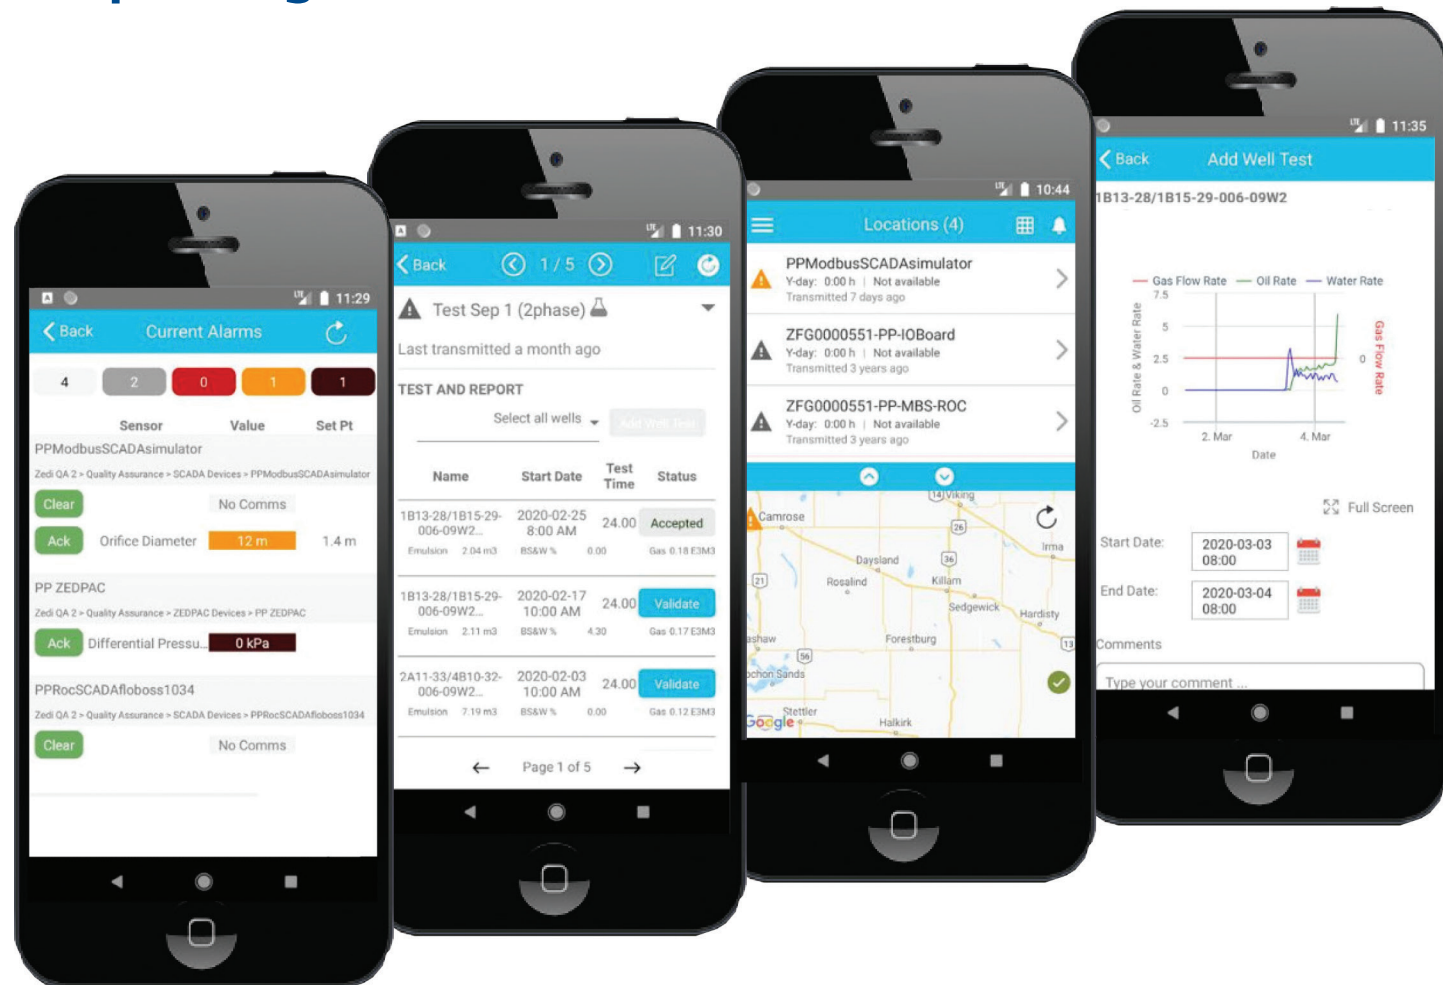

**Enter, Monitor and Manage Your
Operational Data Anytime, Anywhere**

Zedi Go the Mobile App

The mobile app built for industrial operations to increase production, profits and sustainability anytime, anywhere.

The Mobile App Built for Industrial Operations

Download and log in using your current authorized Zedi Access account

Easily monitor and manage your operations on the go

- View trends of recent performance from anywhere
- Prioritize your work based on current alarms
- Automatically push data to other systems or custom reports

Manually input data, change settings and issue commands

- Demand poll to quickly update SCADA readings
- Save time by immediately updating systems
- Create custom mobile forms to eliminate paperwork

Simplify the work of recording chart estimates

- Enter data and update production systems in the app
- View chart estimates and actuals from Zedi TrueChart
- Capture chart estimates via your mobile device to export

Keep Go-ing... with Zedi Go

Mobile Solution for Data Entry