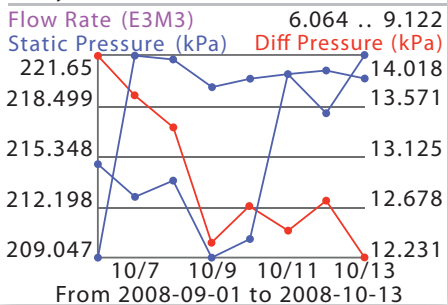

Daily QTR Chart

Daily QTRs

Time	Static (kPa)	Diff (kPa)
2008-10-13 09:00:00	221.65	12.23
2008-10-12 09:00:00	218.153	12.74
2008-10-11 09:00:00	220.549	12.48
2008-10-10 09:00:00	210.245	12.70
2008-10-09 09:00:00	209.047	12.37
2008-10-08 09:00:00	213.948	13.39
2008-10-07 09:00:00	212.963	13.67
2008-10-06 09:00:00	214.933	14.01